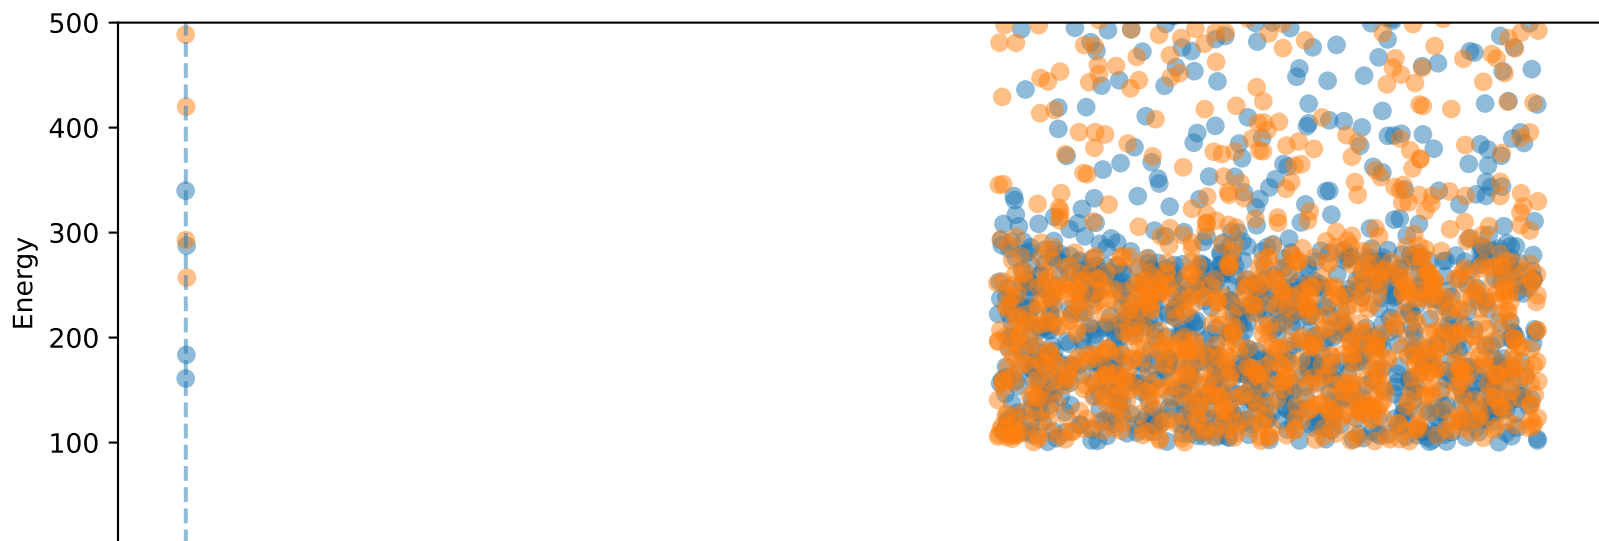

Counts in 0.25 bins

2024-12-03 00:48:00.000 2024-12-03 00:54:00.000 2024-12-03 01:00:00.000
Time (utc)

2024-12-03 00:48:00.000 2024-12-03 00:54:00.000 2024-12-03 01:00:00.000
Time (utc)

2024-12-03 00:48:00.000 2024-12-03 00:54:00.000 2024-12-03 01:00:00.000
Time (utc)