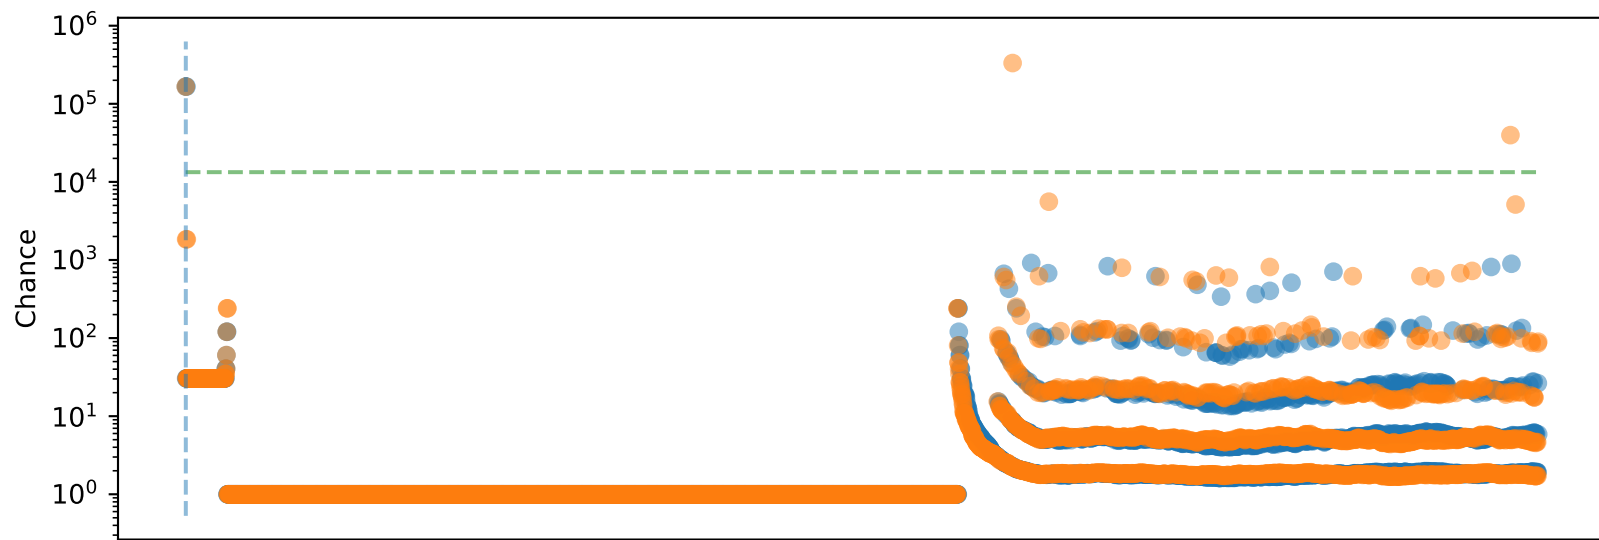

Counts in 0.25 bins

2024-12-03 00:48:00.000 2024-12-03 00:54:00.000 2024-12-03 01:00:00.000
Time (utc)

2024-12-03 00:48:00.000 2024-12-03 00:54:00.000 2024-12-03 01:00:00.000
Time (utc)

2024-12-03 00:48:00.000 2024-12-03 00:54:00.000 2024-12-03 01:00:00.000
Time (utc)