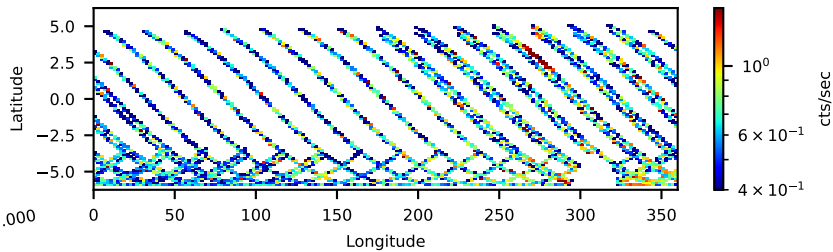

60-s bins

91202318002: 3 to 120 keV

Time
60-s bins

91202318002: 3 to 10 keV

Time
60-s bins

91202318002: 30 to 120 keV