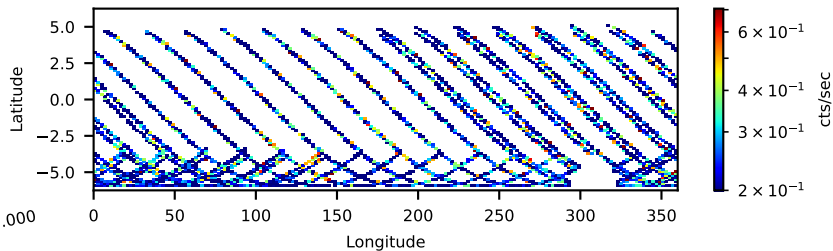

60-s bins

91202318002: 3 to 120 keV

Time
60-s bins

91202318002: 3 to 10 keV

Time
60-s bins

91202318002: 30 to 120 keV