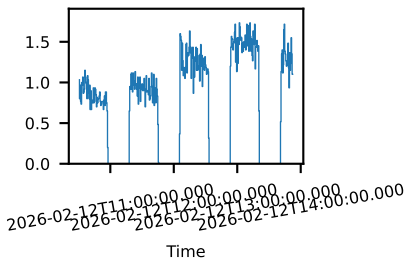

60-s bins

Time

91202306004: 3 to 120 keV

60-s bins

Time

91202306004: 3 to 10 keV

60-s bins

Time