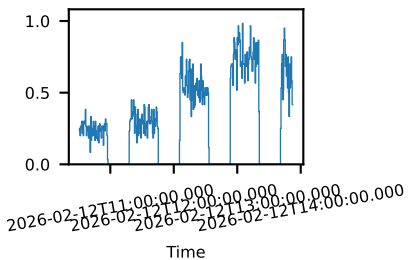

60-s bins

Time

91202306004: 3 to 120 keV

60-s bins

Time

91202306004: 3 to 10 keV

60-s bins

Time