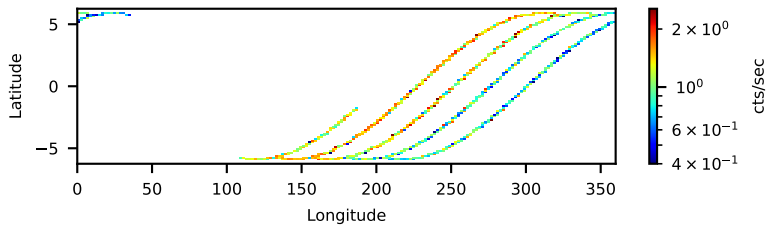

60-s bins

Time

91202306004: 3 to 120 keV

60-s bins

Time

91202306004: 3 to 10 keV

60-s bins

Time

91202306004: 30 to 120 keV