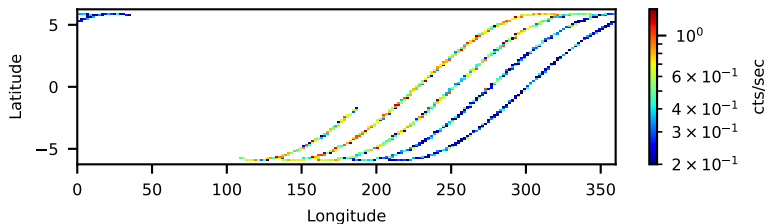

60-s bins

Time

91202306004: 3 to 120 keV

60-s bins

Time

91202306004: 3 to 10 keV

60-s bins

Time

91202306004: 30 to 120 keV