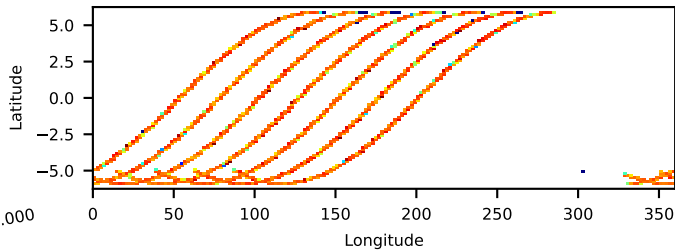

60-s bins

91002306002: 3 to 120 keV

Time
60-s bins

91002306002: 3 to 10 keV

Time
60-s bins

91002306002: 30 to 120 keV