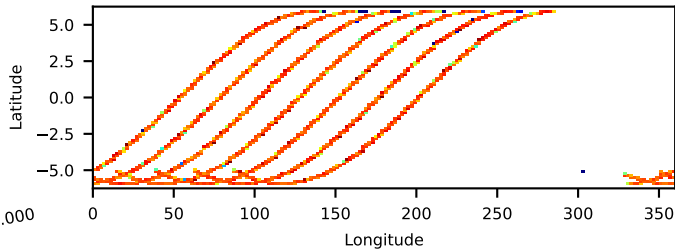

60-s bins

91002306002: 3 to 120 keV

Time
60-s bins

91002306002: 3 to 10 keV

Time
60-s bins

91002306002: 30 to 120 keV