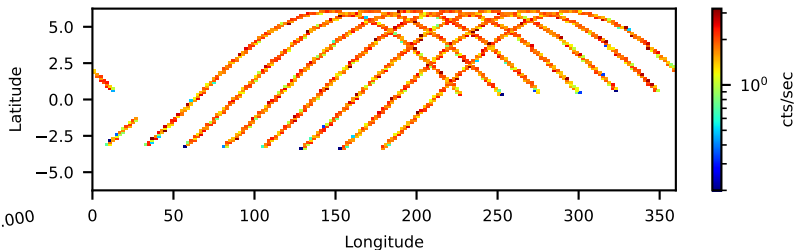

60-s bins

91001518002: 3 to 120 keV

Time  
60-s bins

91001518002: 3 to 10 keV

Time  
60-s bins

91001518002: 30 to 120 keV