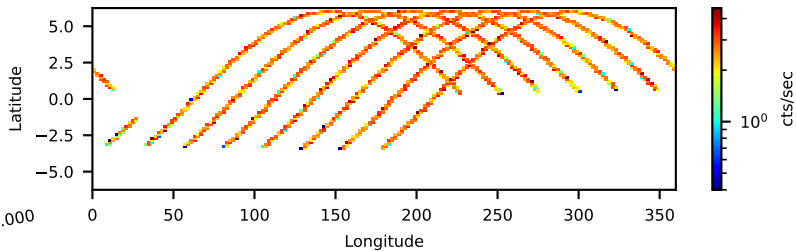

60-s bins

91001518002: 3 to 120 keV

Time  
60-s bins

91001518002: 3 to 10 keV

Time  
60-s bins

91001518002: 30 to 120 keV