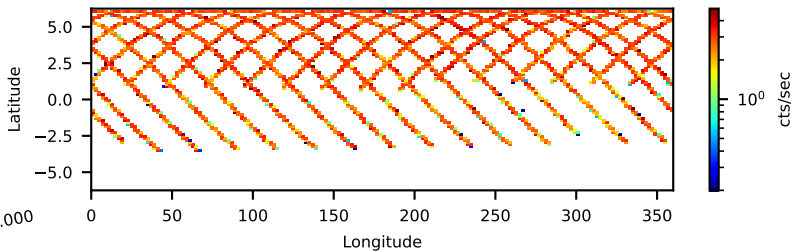

60-s bins

91001316002: 3 to 120 keV

Time  
60-s bins

91001316002: 3 to 10 keV

Time  
60-s bins

91001316002: 30 to 120 keV