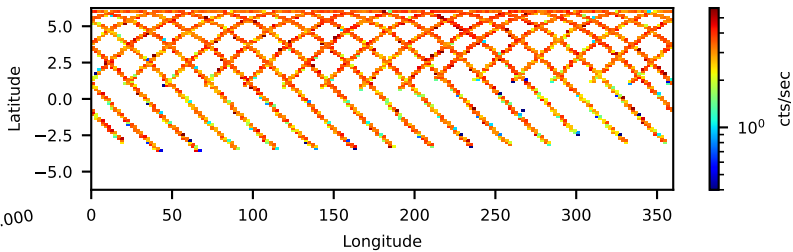

60-s bins

91001316002: 3 to 120 keV

Time  
60-s bins

91001316002: 3 to 10 keV

Time  
60-s bins

91001316002: 30 to 120 keV