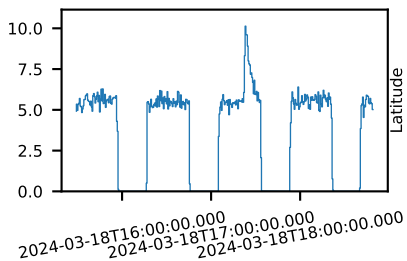

60-s bins

91001311004: 3 to 120 keV

60-s bins

91001311004: 3 to 10 keV

60-s bins

91001311004: 30 to 120 keV