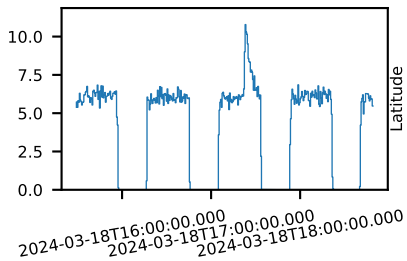

60-s bins

91001311004: 3 to 120 keV

60-s bins

91001311004: 3 to 10 keV

60-s bins

91001311004: 30 to 120 keV