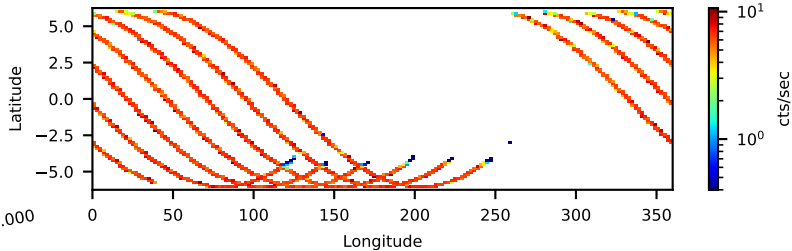

60-s bins

91001311002: 3 to 120 keV

Time  
60-s bins

91001311002: 3 to 10 keV

Time  
60-s bins

91001311002: 30 to 120 keV