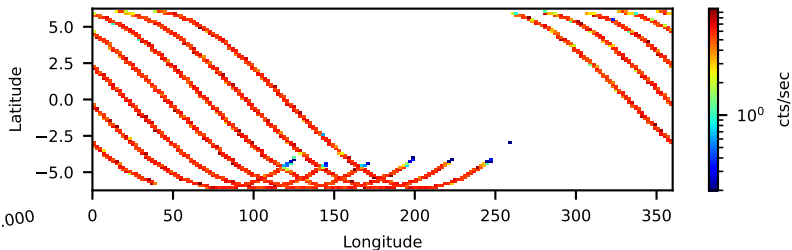

60-s bins

91001311002: 3 to 120 keV

Time  
60-s bins

91001311002: 3 to 10 keV

Time  
60-s bins

91001311002: 30 to 120 keV