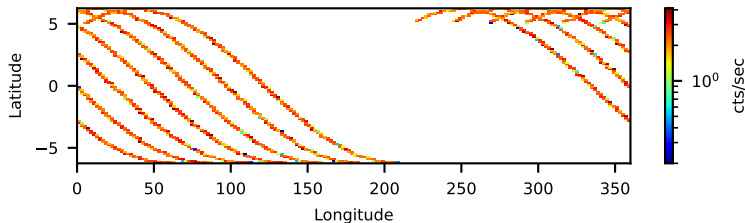

60-s bins

Time

91001302001: 3 to 120 keV

2024-01-19T02:00:00.000
2024-01-19T04:00:00.000
2024-01-19T06:00:00.000

60-s bins

Time

91001302001: 3 to 10 keV

2024-01-19T02:00:00.000
2024-01-19T04:00:00.000
2024-01-19T06:00:00.000