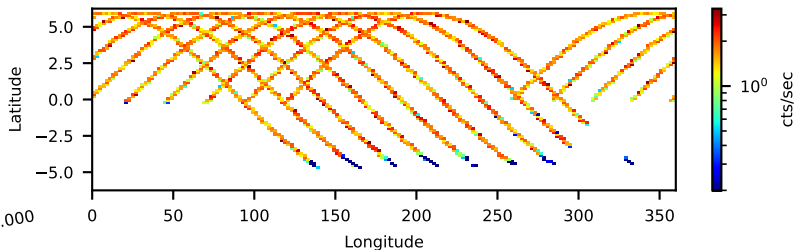

60-s bins

90902316004: 3 to 120 keV

Time
60-s bins

90902316004: 3 to 10 keV

Time
60-s bins

90902316004: 30 to 120 keV