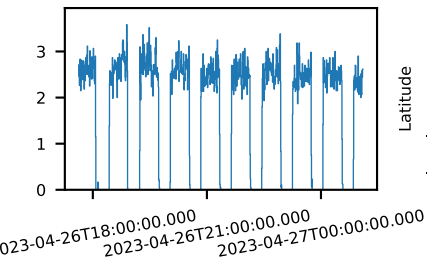

60-s bins

90902316004: 3 to 120 keV

Time
60-s bins

90902316004: 3 to 10 keV

Time
60-s bins

90902316004: 30 to 120 keV