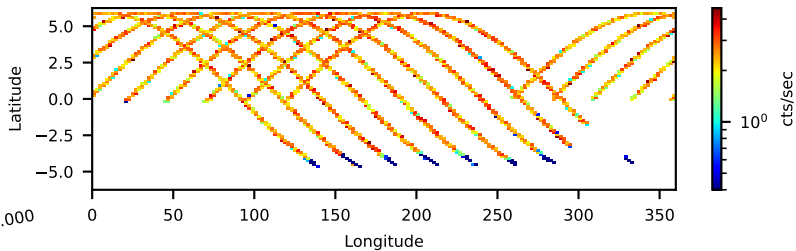

60-s bins

90902316004: 3 to 120 keV

Time
60-s bins

90902316004: 3 to 10 keV

Time
60-s bins

90902316004: 30 to 120 keV