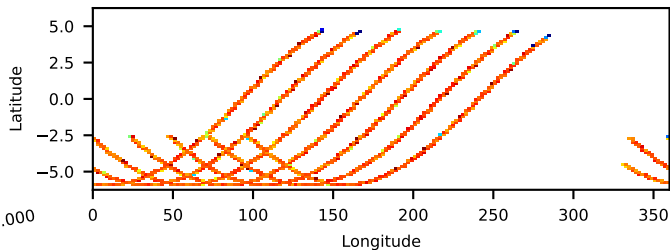

60-s bins

2023-04-16T16:00:00.000
2023-04-16T18:00:00.000
2023-04-16T20:00:00.000

Time
60-s bins

2023-04-16T16:00:00.000
2023-04-16T18:00:00.000
2023-04-16T20:00:00.000

Time
60-s bins

2023-04-16T16:00:00.000
2023-04-16T18:00:00.000
2023-04-16T20:00:00.000

Time

90902308004: 3 to 120 keV

90902308004: 3 to 10 keV

90902308004: 30 to 120 keV