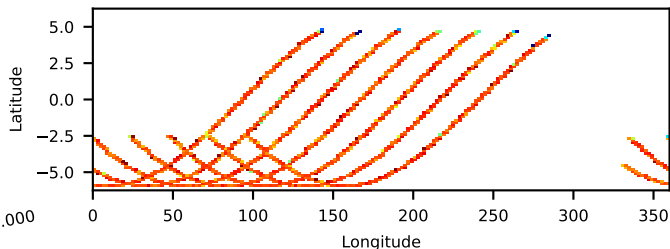

60-s bins

2023-04-16T16:00:00.000
2023-04-16T18:00:00.000
2023-04-16T20:00:00.000

Time
60-s bins

2023-04-16T16:00:00.000
2023-04-16T18:00:00.000
2023-04-16T20:00:00.000

Time
60-s bins

2023-04-16T16:00:00.000
2023-04-16T18:00:00.000
2023-04-16T20:00:00.000

Time

90902308004: 3 to 120 keV

90902308004: 3 to 10 keV

90902308004: 30 to 120 keV