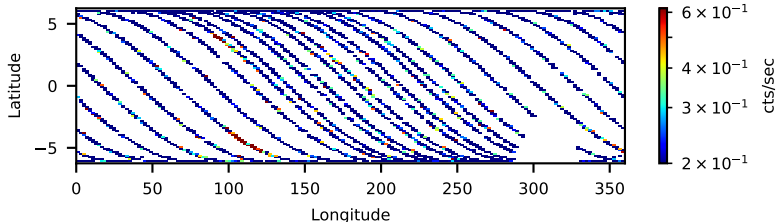

60-s bins

Time

90901634002: 3 to 120 keV

60-s bins

Time

90901634002: 3 to 10 keV

60-s bins

Time