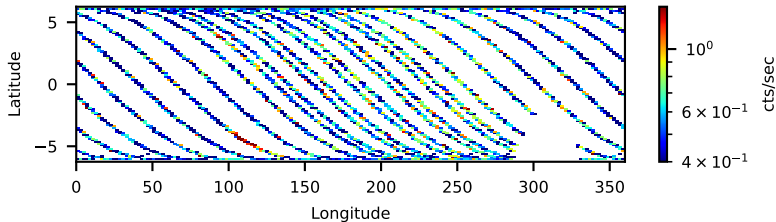

60-s bins

Time

90901634002: 3 to 120 keV

60-s bins

Time

90901634002: 3 to 10 keV

60-s bins

Time