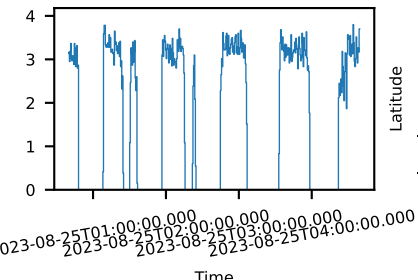

60-s-bins

90901528002: 3 to 120 keV

60-s-bins

90901528002: 3 to 10 keV

60-s-bins

90901528002: 30 to 120 keV