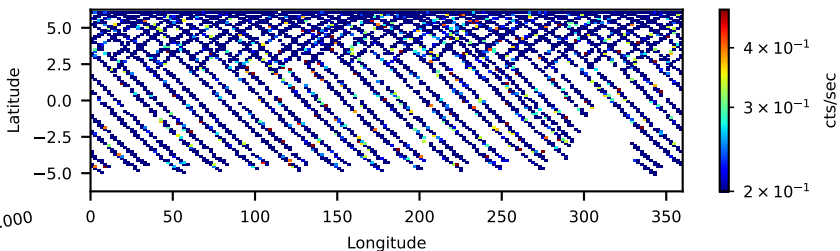

60-s bins

90901306002: 3 to 120 keV

Time  
60-s bins

90901306002: 3 to 10 keV

Time  
60-s bins

90901306002: 30 to 120 keV