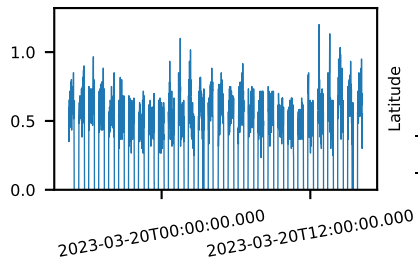

60-s bins

90901306002: 3 to 120 keV

Time  
60-s bins

90901306002: 3 to 10 keV

Time  
60-s bins

90901306002: 30 to 120 keV