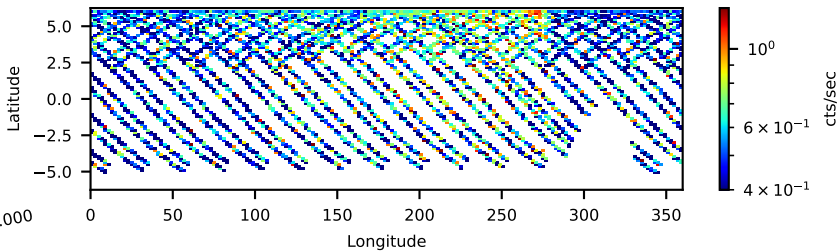

60-s bins

90901306002: 3 to 120 keV

Time  
60-s bins

90901306002: 3 to 10 keV

Time  
60-s bins

90901306002: 30 to 120 keV