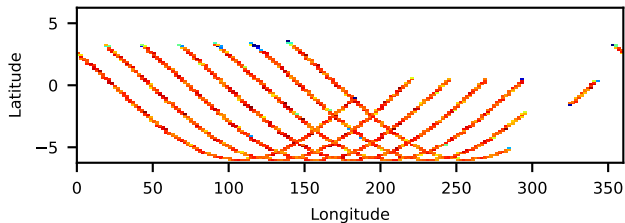

60-s bins

2023-01-25T06:00:00.000  
2023-01-25T08:00:00.000  
2023-01-25T10:00:00.000

Time

60-s bins

2023-01-25T06:00:00.000  
2023-01-25T08:00:00.000  
2023-01-25T10:00:00.000

Time

60-s bins

2023-01-25T06:00:00.000  
2023-01-25T08:00:00.000  
2023-01-25T10:00:00.000

Time

90901302002: 3 to 120 keV

90901302002: 3 to 10 keV

90901302002: 30 to 120 keV