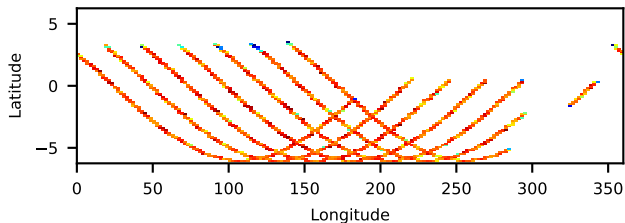

60-s bins

2023-01-25T06:00:00.000  
2023-01-25T08:00:00.000  
2023-01-25T10:00:00.000

Time

60-s bins

2023-01-25T06:00:00.000  
2023-01-25T08:00:00.000  
2023-01-25T10:00:00.000

Time

60-s bins

2023-01-25T06:00:00.000  
2023-01-25T08:00:00.000  
2023-01-25T10:00:00.000

Time

90901302002: 3 to 120 keV

90901302002: 3 to 10 keV

90901302002: 30 to 120 keV