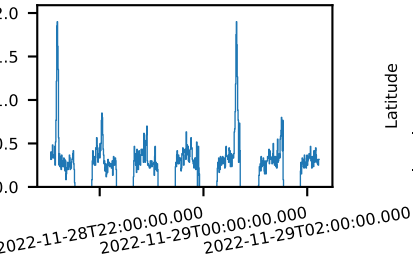

60-s bins

90801633002: 3 to 120 keV

Time  
60-s bins

90801633002: 3 to 10 keV

Time  
60-s bins

90801633002: 30 to 120 keV