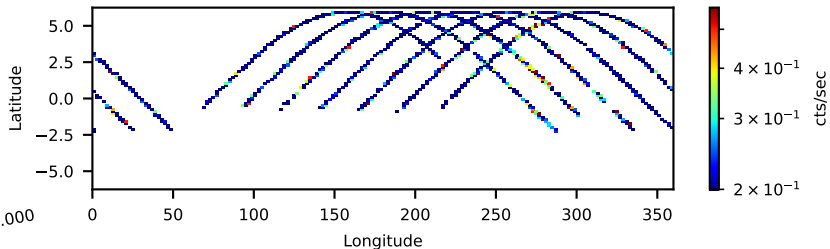

60-s bins

90801633002: 3 to 120 keV

Time  
60-s bins

90801633002: 3 to 10 keV

Time  
60-s bins

90801633002: 30 to 120 keV