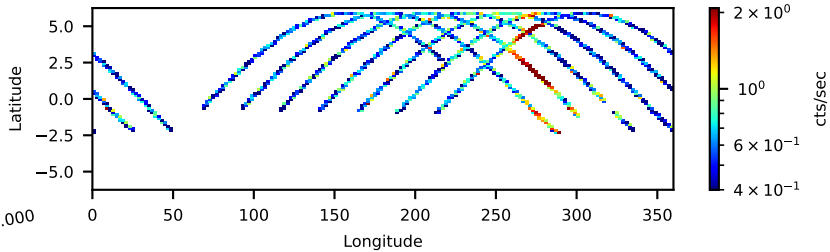

60-s bins

90801633002: 3 to 120 keV

Time  
60-s bins

90801633002: 3 to 10 keV

Time  
60-s bins

90801633002: 30 to 120 keV