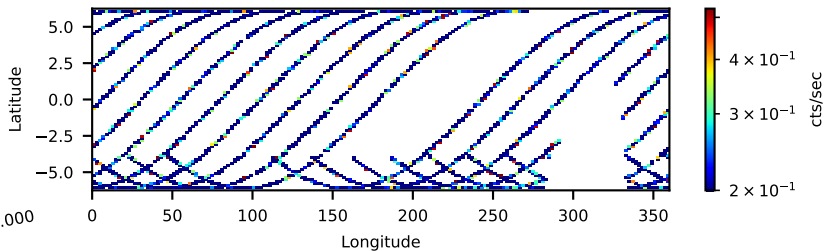

60-s bins

90701339002: 3 to 120 keV

Time  
60-s bins

90701339002: 3 to 10 keV

Time  
60-s bins

90701339002: 30 to 120 keV