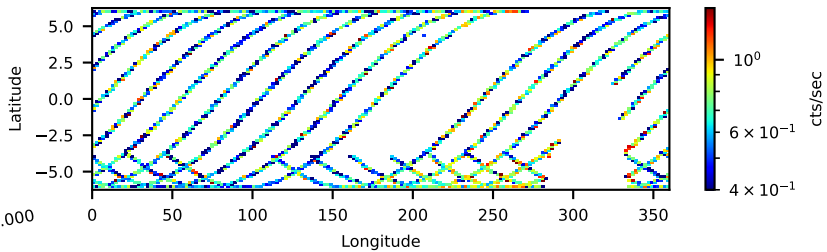

60-s bins

90701339002: 3 to 120 keV

Time  
60-s bins

90701339002: 3 to 10 keV

Time  
60-s bins

90701339002: 30 to 120 keV