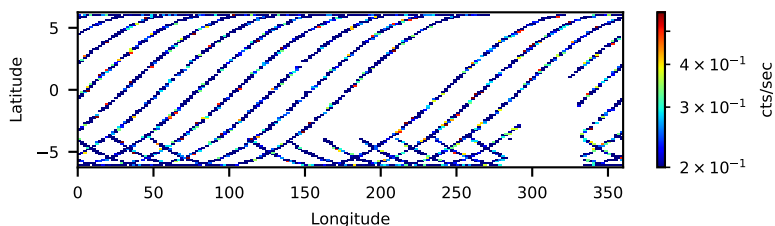

60-s bins

90701339002: 3 to 120 keV

Time

60-s bins

90701339002: 3 to 10 keV

Time

60-s bins

90701339002: 30 to 120 keV