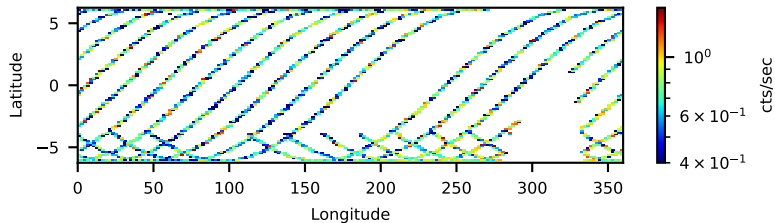

60-s bins

90701339002: 3 to 120 keV

Time

60-s bins

90701339002: 3 to 10 keV

Time

60-s bins

90701339002: 30 to 120 keV