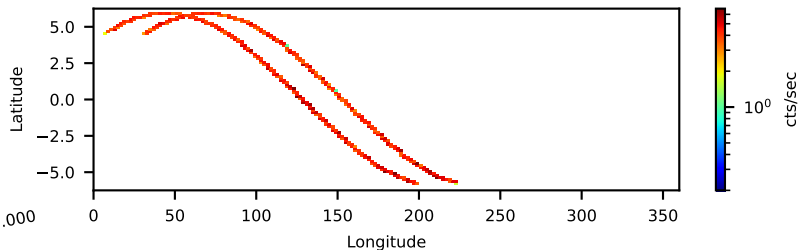

60-s bins

90601334003: 3 to 120 keV

Time
60-s bins

90601334003: 3 to 10 keV

Time
60-s bins

90601334003: 30 to 120 keV