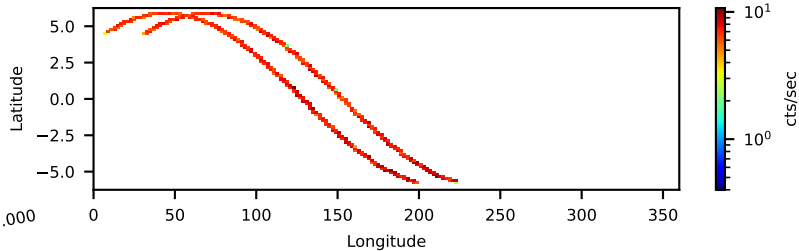

60-s bins

90601334003: 3 to 120 keV

Time
60-s bins

90601334003: 3 to 10 keV

Time
60-s bins

90601334003: 30 to 120 keV