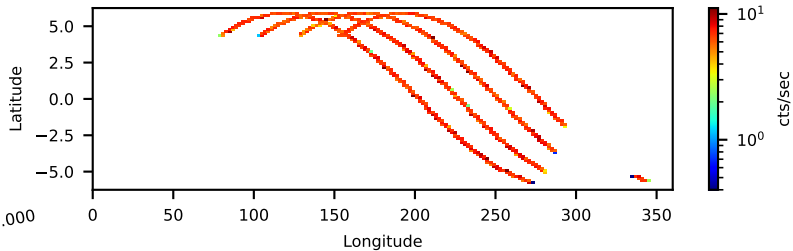

60-s bins

90601334002: 3 to 120 keV

Time  
60-s bins

90601334002: 3 to 10 keV

Time  
60-s bins

90601334002: 30 to 120 keV