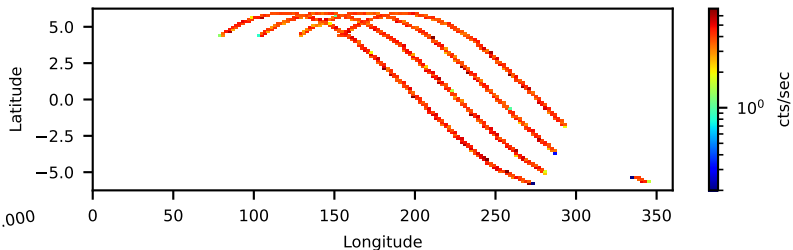

60-s bins

90601334002: 3 to 120 keV

Time  
60-s bins

90601334002: 3 to 10 keV

Time  
60-s bins

90601334002: 30 to 120 keV