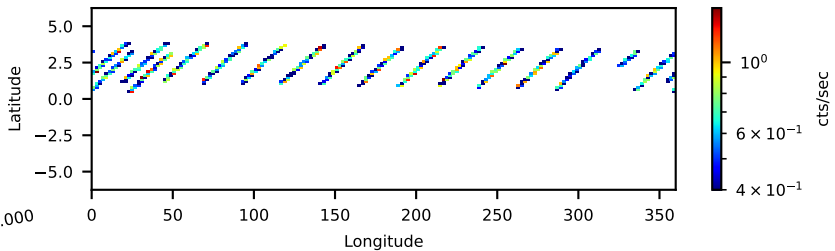

60-s bins

90502326004: 3 to 120 keV

Time
60-s bins

90502326004: 3 to 10 keV

Time
60-s bins

90502326004: 30 to 120 keV