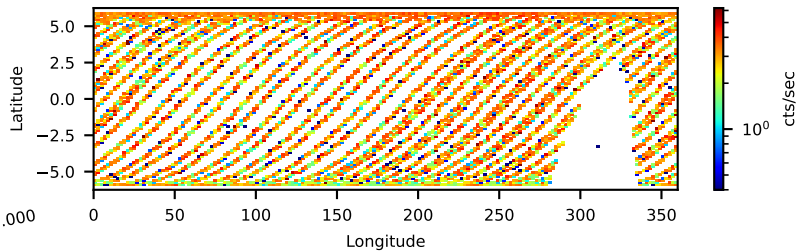

60-s bins

90501330002: 3 to 120 keV

Time
60-s bins

90501330002: 3 to 10 keV

Time
60-s bins

90501330002: 30 to 120 keV