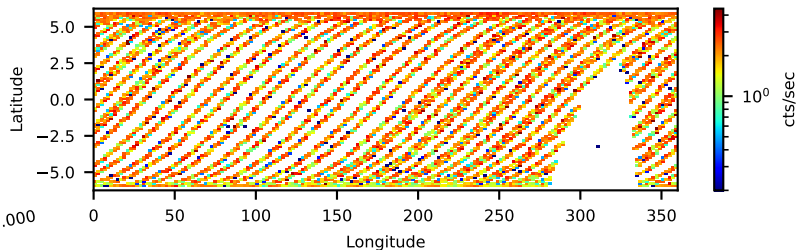

60-s bins

90501330002: 3 to 120 keV

Time
60-s bins

90501330002: 3 to 10 keV

Time
60-s bins

90501330002: 30 to 120 keV