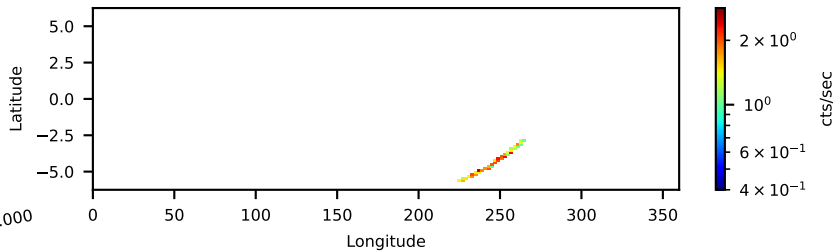

60-s bins

90401371002: 3 to 120 keV

Time
60-s bins

90401371002: 3 to 10 keV

Time
60-s bins

90401371002: 30 to 120 keV