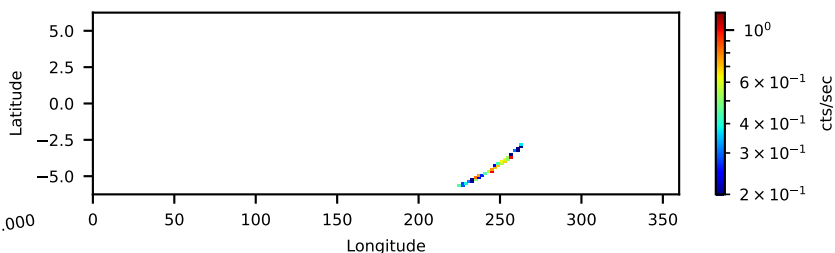

60-s bins

90401371002: 3 to 120 keV

Time
60-s bins

90401371002: 3 to 10 keV

Time
60-s bins

90401371002: 30 to 120 keV