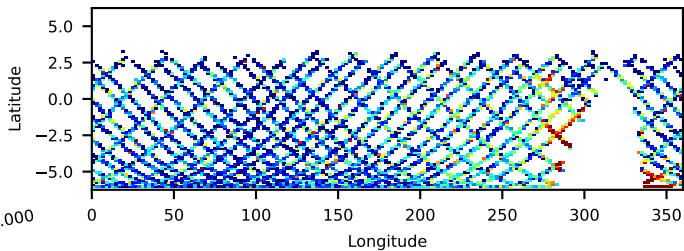

60-s bins

2017-03-29T06:00:00.000  
2017-03-29T12:00:00.000  
2017-03-29T18:00:00.000

Time  
60-s bins

2017-03-29T06:00:00.000  
2017-03-29T12:00:00.000  
2017-03-29T18:00:00.000

Time  
60-s bins

2017-03-29T06:00:00.000  
2017-03-29T12:00:00.000  
2017-03-29T18:00:00.000

Time

90201050002: 3 to 120 keV

90201050002: 3 to 10 keV

90201050002: 30 to 120 keV