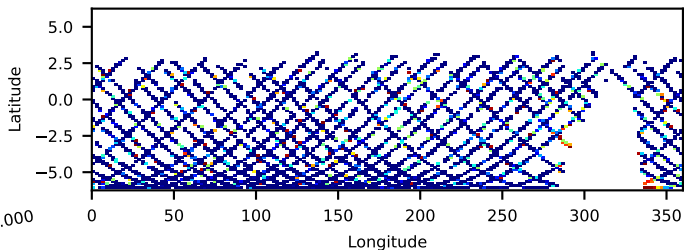

60-s bins

2017-03-29T06:00:00.000  
2017-03-29T12:00:00.000  
2017-03-29T18:00:00.000

Time  
60-s bins

2017-03-29T06:00:00.000  
2017-03-29T12:00:00.000  
2017-03-29T18:00:00.000

Time  
60-s bins

2017-03-29T06:00:00.000  
2017-03-29T12:00:00.000  
2017-03-29T18:00:00.000

Time

90201050002: 3 to 120 keV

90201050002: 3 to 10 keV

90201050002: 30 to 120 keV