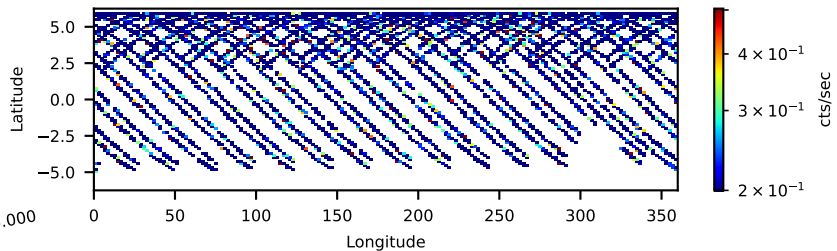

60-s bins

81001646002: 3 to 120 keV

Time
60-s bins

81001646002: 3 to 10 keV

Time
60-s bins

81001646002: 30 to 120 keV