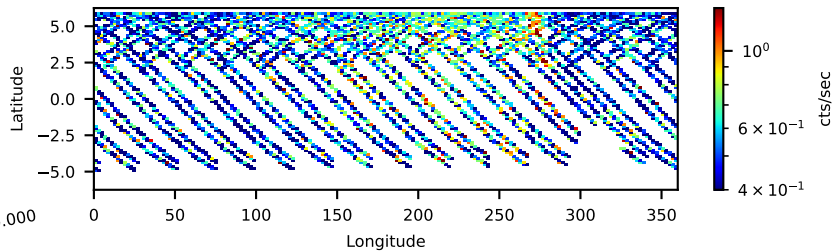

60-s bins

81001646002: 3 to 120 keV

Time
60-s bins

81001646002: 3 to 10 keV

Time
60-s bins

81001646002: 30 to 120 keV