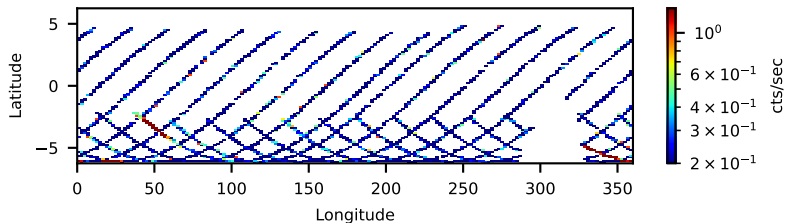

60-s bins

80902634002: 3 to 120 keV

Time

60-s bins

80902634002: 3 to 10 keV

Time

60-s bins

80902634002: 30 to 120 keV