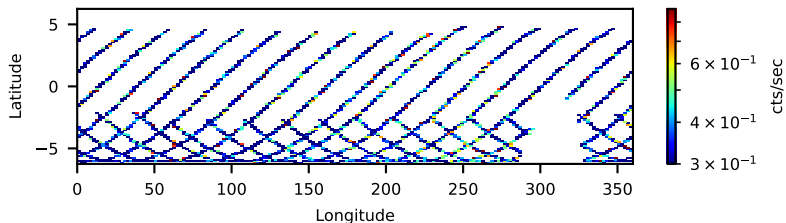

60-s bins

80902634002: 3 to 120 keV

Time

60-s bins

80902634002: 3 to 10 keV

Time

60-s bins

80902634002: 30 to 120 keV