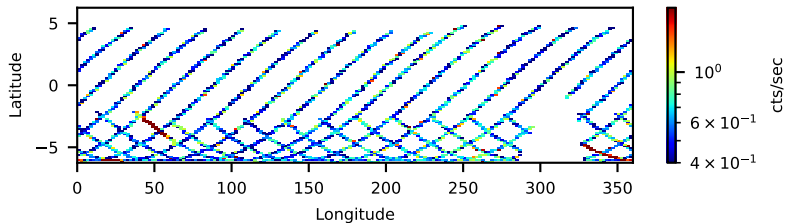

60-s bins

80902634002: 3 to 120 keV

Time

60-s bins

80902634002: 3 to 10 keV

Time

60-s bins

80902634002: 30 to 120 keV