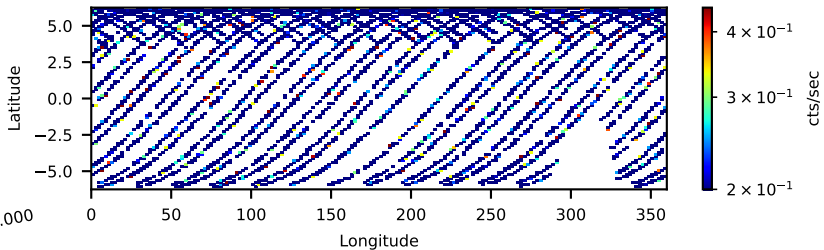

60-s bins

2024-01-13T00:00:00.000
2024-01-13T12:00:00.000

Time
60-s bins

2024-01-13T00:00:00.000
2024-01-13T12:00:00.000

Time
60-s bins

2024-01-13T00:00:00.000
2024-01-13T12:00:00.000

Time

80902606004: 3 to 120 keV

80902606004: 3 to 10 keV

80902606004: 30 to 120 keV