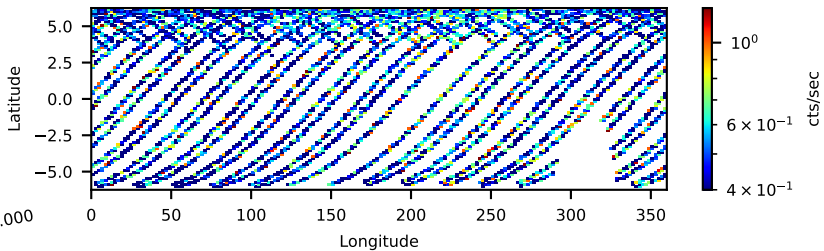

60-s bins

2024-01-13T00:00:00.000
2024-01-13T12:00:00.000

Time
60-s bins

2024-01-13T00:00:00.000
2024-01-13T12:00:00.000

Time
60-s bins

2024-01-13T00:00:00.000
2024-01-13T12:00:00.000

Time

80902606004: 3 to 120 keV

80902606004: 3 to 10 keV

80902606004: 30 to 120 keV