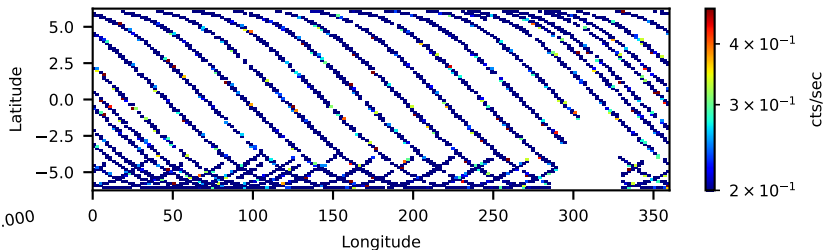

60-s bins

80902505004: 3 to 120 keV

Time  
60-s bins

80902505004: 3 to 10 keV

Time  
60-s bins

80902505004: 30 to 120 keV