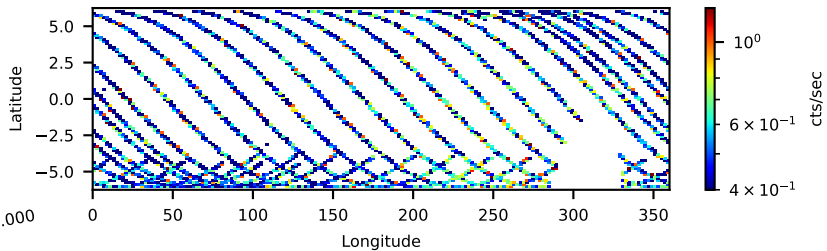

60-s bins

80902505004: 3 to 120 keV

Time  
60-s bins

80902505004: 3 to 10 keV

Time  
60-s bins

80902505004: 30 to 120 keV