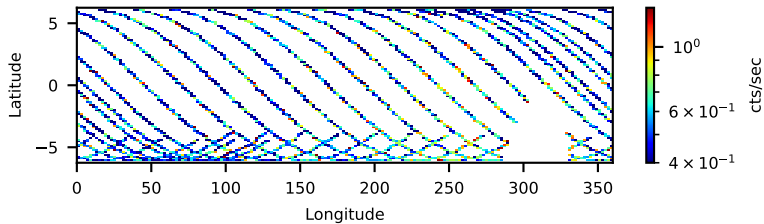

60-s bins

Time

80902505004: 3 to 120 keV

60-s bins

Time

80902505004: 3 to 10 keV

60-s bins

Time

80902505004: 30 to 120 keV