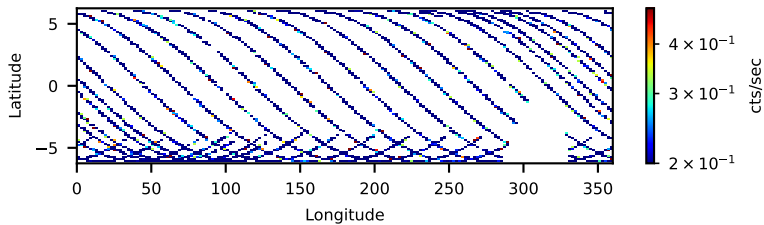

60-s bins

Time

80902505004: 3 to 120 keV

60-s bins

Time

80902505004: 3 to 10 keV

60-s bins

Time