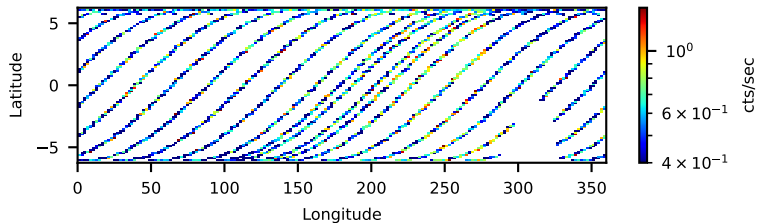

60-s bins

Time

80902503004: 3 to 120 keV

60-s bins

Time

80902503004: 3 to 10 keV

60-s bins

Time