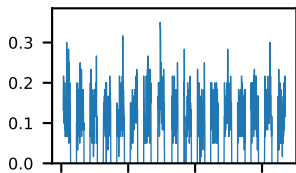

60-s bins

Time

80902503004: 3 to 120 keV

60-s bins

Time

80902503004: 3 to 10 keV

60-s bins

Time