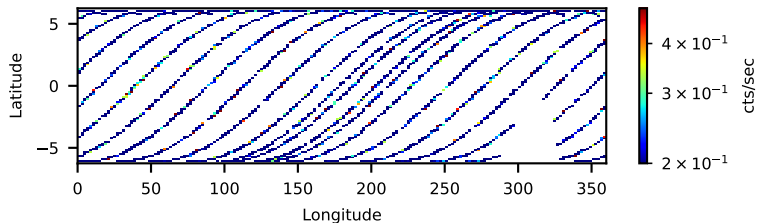

60-s bins

Time

80902503004: 3 to 120 keV

60-s bins

Time

80902503004: 3 to 10 keV

60-s bins

Time