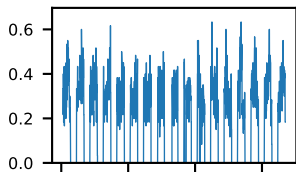

60-s bins

Time

80902503004: 3 to 120 keV

60-s bins

Time

80902503004: 3 to 10 keV

60-s bins

Time