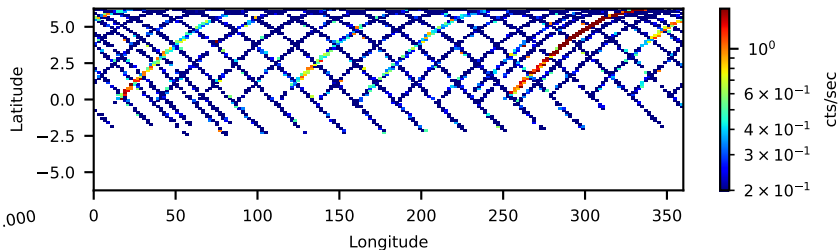

60-s bins

80902503002: 3 to 120 keV

Time
60-s bins

80902503002: 3 to 10 keV

Time
60-s bins

80902503002: 30 to 120 keV