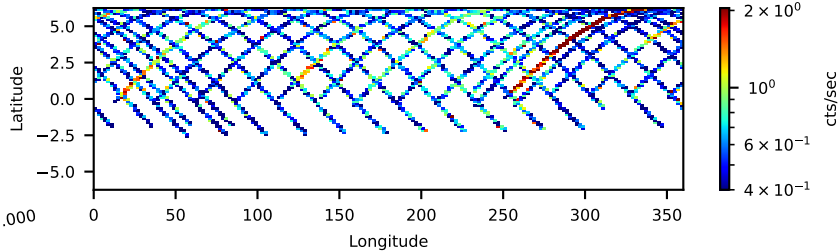

60-s bins

80902503002: 3 to 120 keV

Time
60-s bins

80902503002: 3 to 10 keV

Time
60-s bins

80902503002: 30 to 120 keV