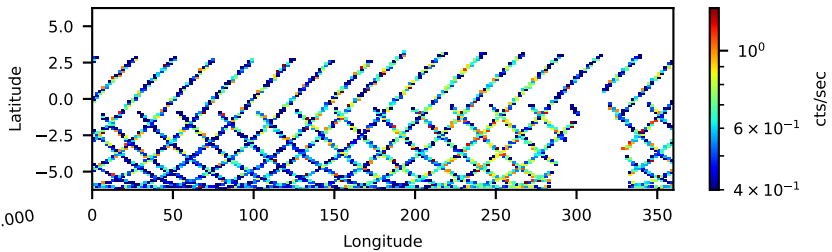

60-s bins

80902404008: 3 to 120 keV

Time
60-s bins

80902404008: 3 to 10 keV

Time
60-s bins

80902404008: 30 to 120 keV