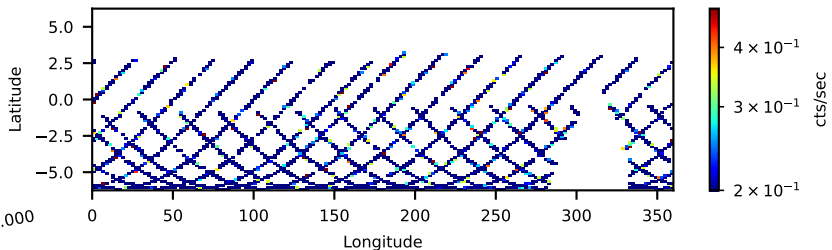

60-s bins

80902404008: 3 to 120 keV

Time
60-s bins

80902404008: 3 to 10 keV

Time
60-s bins

80902404008: 30 to 120 keV