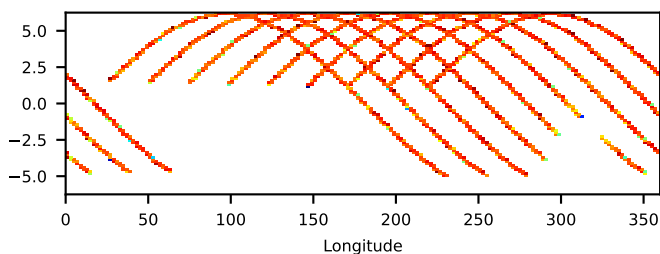

60-s bins

80902346001: 3 to 120 keV

60-s bins

80902346001: 3 to 10 keV

60-s bins

80902346001: 30 to 120 keV