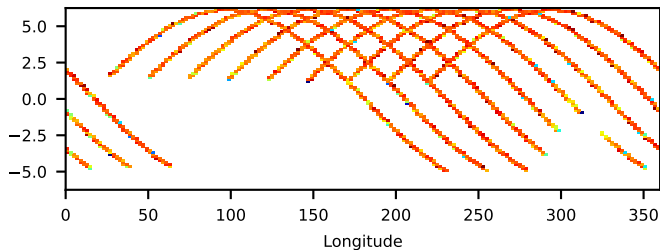

60-s bins

80902346001: 3 to 120 keV

60-s bins

80902346001: 3 to 10 keV

60-s bins

80902346001: 30 to 120 keV