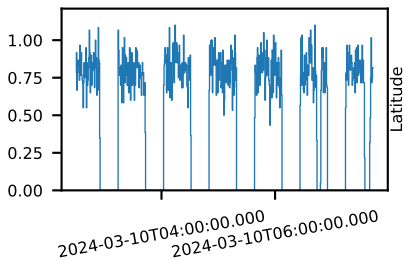

60-s bins

80902342002: 3 to 120 keV

Time
60-s bins

80902342002: 3 to 10 keV

Time
60-s bins

80902342002: 30 to 120 keV