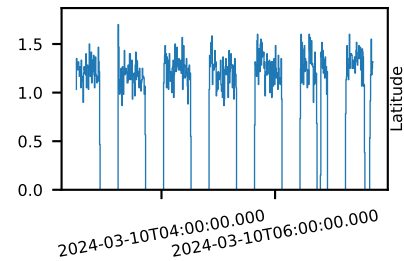

60-s bins

80902342002: 3 to 120 keV

Time
60-s bins

80902342002: 3 to 10 keV

Time
60-s bins

80902342002: 30 to 120 keV