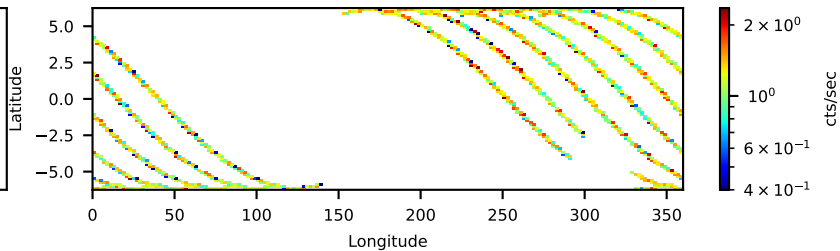

60-s bins

80902342002: 3 to 120 keV

Time
60-s bins

80902342002: 3 to 10 keV

Time
60-s bins

80902342002: 30 to 120 keV