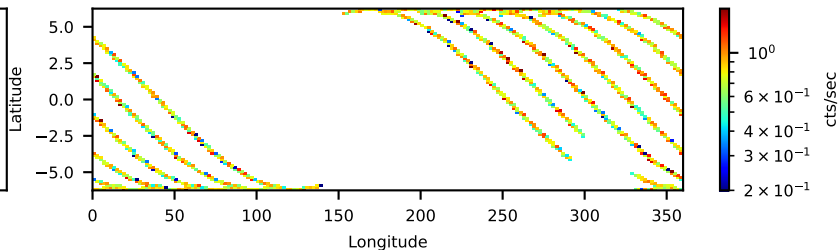

60-s bins

80902342002: 3 to 120 keV

Time
60-s bins

80902342002: 3 to 10 keV

Time
60-s bins

80902342002: 30 to 120 keV