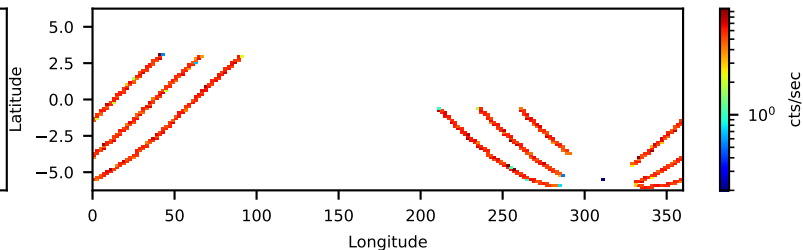

60-s bins

80902333006: 3 to 120 keV

Time

60-s bins

80902333006: 3 to 10 keV

Time

60-s bins

80902333006: 30 to 120 keV