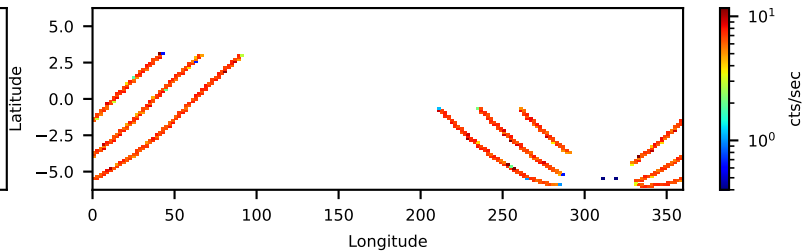

60-s bins

80902333006: 3 to 120 keV

Time

60-s bins

80902333006: 3 to 10 keV

Time

60-s bins

80902333006: 30 to 120 keV