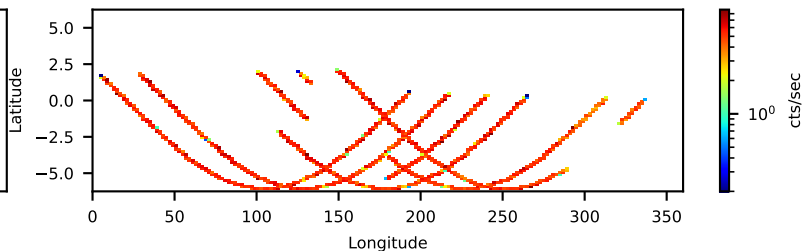

60-s bins

80902333004: 3 to 120 keV

Time
60-s bins

80902333004: 3 to 10 keV

Time
60-s bins

80902333004: 30 to 120 keV