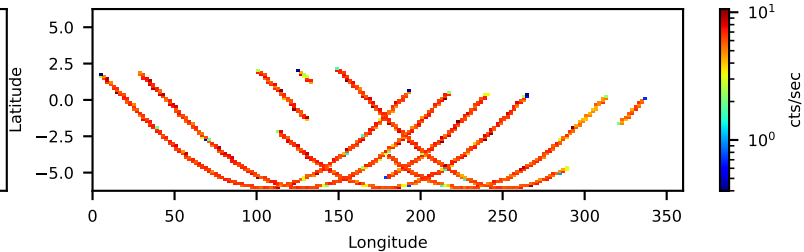

60-s bins

80902333004: 3 to 120 keV

Time
60-s bins

80902333004: 3 to 10 keV

Time
60-s bins

80902333004: 30 to 120 keV