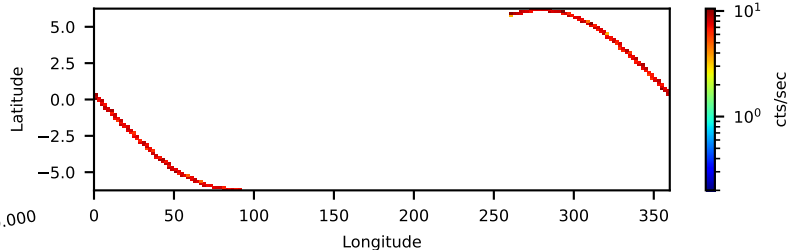

60-s bins

80902313014: 3 to 120 keV

Time
60-s bins

80902313014: 3 to 10 keV

Time
60-s bins

80902313014: 30 to 120 keV