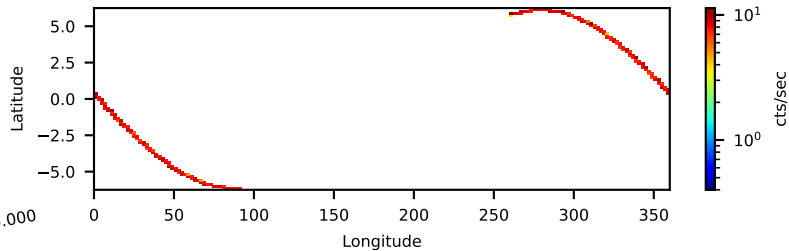

60-s bins

80902313014: 3 to 120 keV

Time
60-s bins

80902313014: 3 to 10 keV

Time
60-s bins

80902313014: 30 to 120 keV