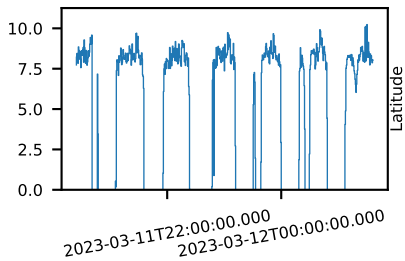

60-s bins

80902312004: 3 to 120 keV

60-s bins

80902312004: 3 to 10 keV

60-s bins

80902312004: 30 to 120 keV