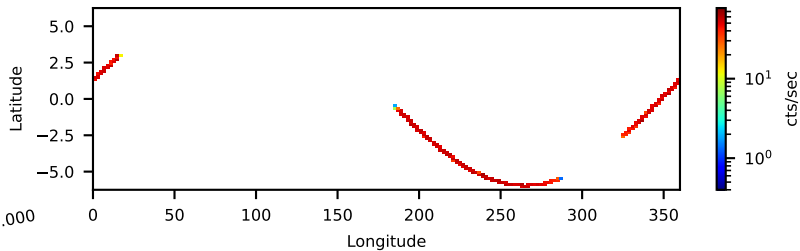

60-s bins

80902033002: 3 to 120 keV

Time
60-s bins

80902033002: 3 to 10 keV

Time
60-s bins

80902033002: 30 to 120 keV