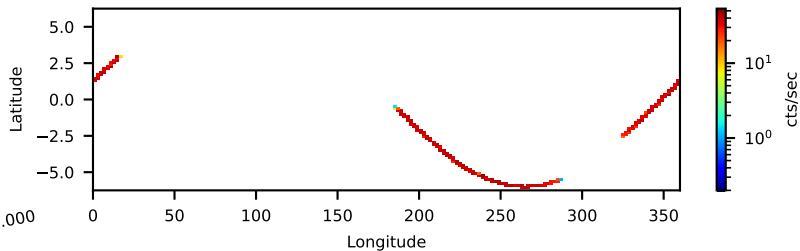

60-s bins

80902033002: 3 to 120 keV

Time
60-s bins

80902033002: 3 to 10 keV

Time
60-s bins

80902033002: 30 to 120 keV