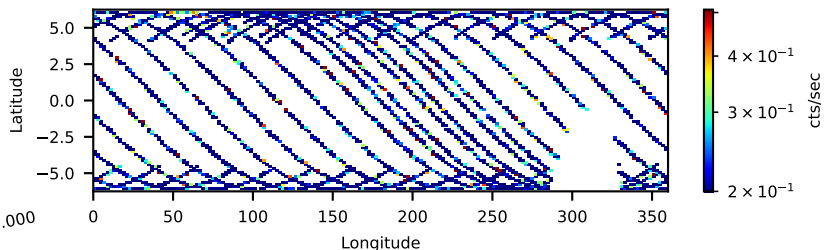

60-s bins

80901608002: 3 to 120 keV

60-s bins

80901608002: 3 to 10 keV

60-s bins

80901608002: 30 to 120 keV