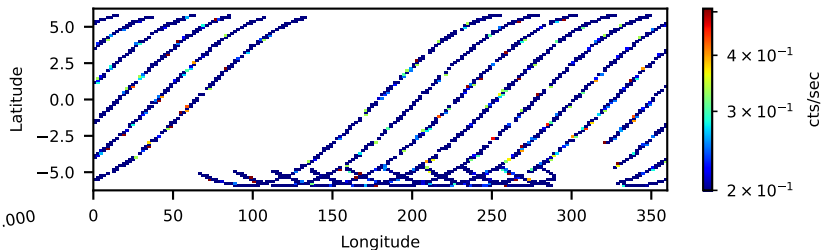

60-s bins

80901344004: 3 to 120 keV

Time  
60-s bins

80901344004: 3 to 10 keV

Time  
60-s bins

80901344004: 30 to 120 keV