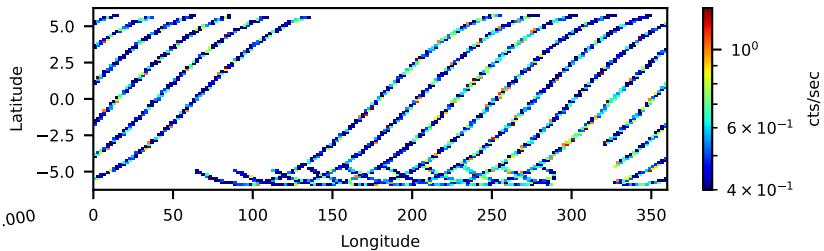

60-s bins

80901344004: 3 to 120 keV

Time  
60-s bins

80901344004: 3 to 10 keV

Time  
60-s bins

80901344004: 30 to 120 keV