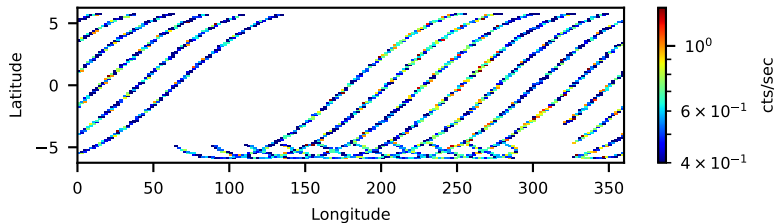

60-s bins

80901344004: 3 to 120 keV

Time

60-s bins

80901344004: 3 to 10 keV

Time

60-s bins

80901344004: 30 to 120 keV