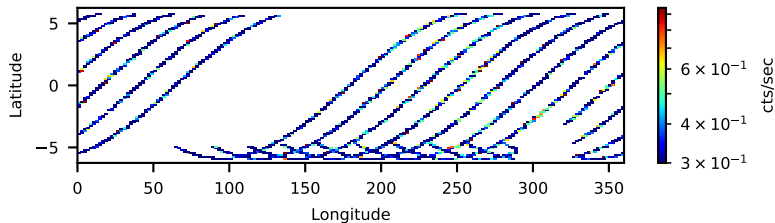

60-s bins

80901344004: 3 to 120 keV

Time

60-s bins

80901344004: 3 to 10 keV

Time

60-s bins

80901344004: 30 to 120 keV