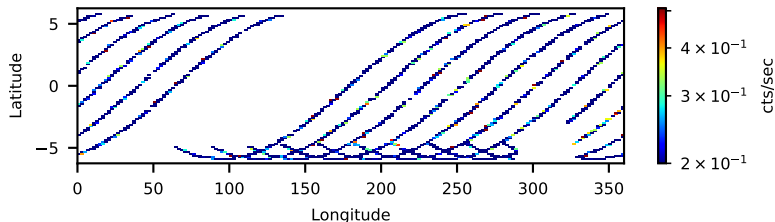

60-s bins

80901344004: 3 to 120 keV

Time

60-s bins

80901344004: 3 to 10 keV

Time

60-s bins

80901344004: 30 to 120 keV