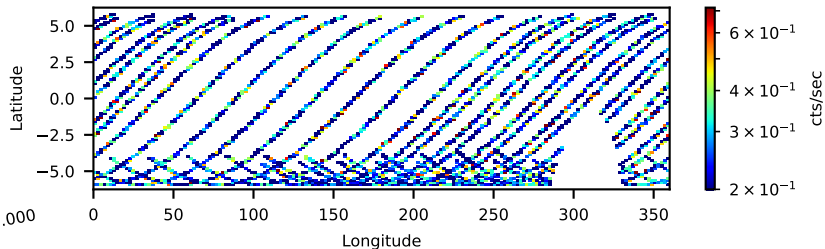

60-s bins

80901341002: 3 to 120 keV

Time
60-s bins

80901341002: 3 to 10 keV

Time
60-s bins

80901341002: 30 to 120 keV