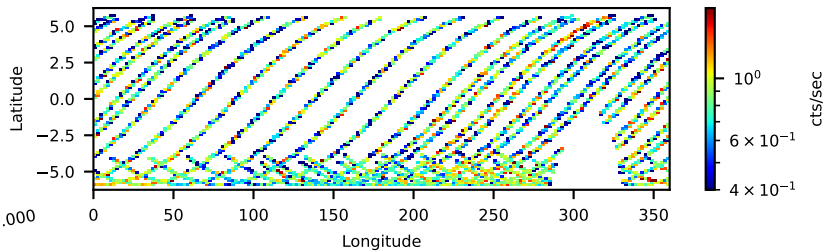

60-s bins

80901341002: 3 to 120 keV

Time
60-s bins

80901341002: 3 to 10 keV

Time
60-s bins

80901341002: 30 to 120 keV