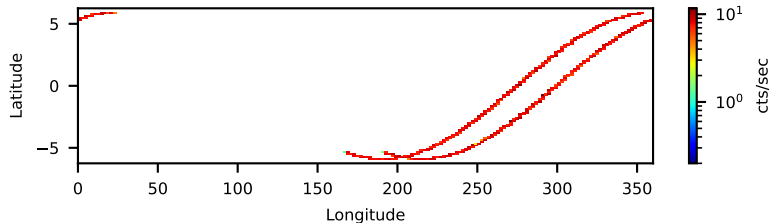

60-s bins

Time

80901321006: 3 to 120 keV

60-s bins

Time

80901321006: 3 to 10 keV

60-s bins

Time

80901321006: 30 to 120 keV