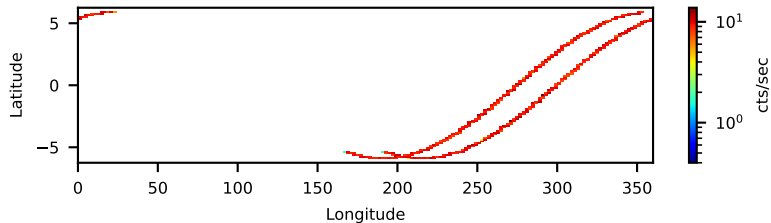

60-s bins

Time

80901321006: 3 to 120 keV

60-s bins

Time

80901321006: 3 to 10 keV

60-s bins

Time

80901321006: 30 to 120 keV