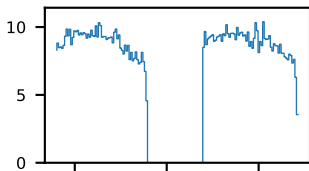

60-s bins

Time

80901047002: 3 to 120 keV

80901047002: 3 to 10 keV

80901047002: 30 to 120 keV

60-s bins

Time

60-s bins