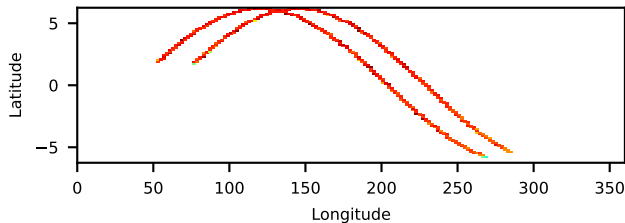

60-s bins

Time

80901047002: 3 to 120 keV

80901047002: 3 to 10 keV

80901047002: 30 to 120 keV

60-s bins

Time

60-s bins