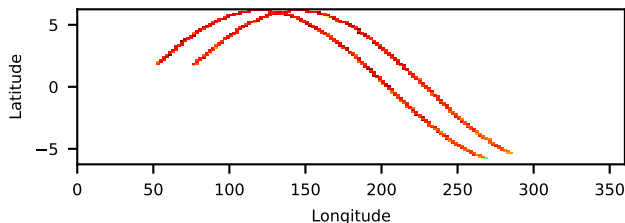

60-s bins

Time

80901047002: 3 to 120 keV

80901047002: 3 to 10 keV

80901047002: 30 to 120 keV

60-s bins

Time

60-s bins