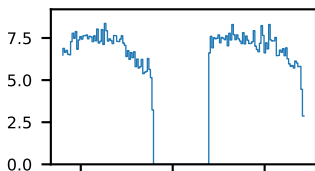

60-s bins

Time

80901047002: 3 to 120 keV

80901047002: 3 to 10 keV

80901047002: 30 to 120 keV

60-s bins

Time

60-s bins