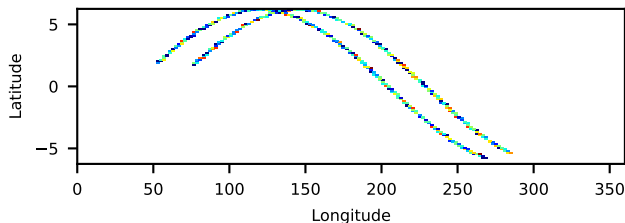

60-s bins

Time

80901047002: 3 to 120 keV

80901047002: 3 to 10 keV

80901047002: 30 to 120 keV

60-s bins

Time

60-s bins