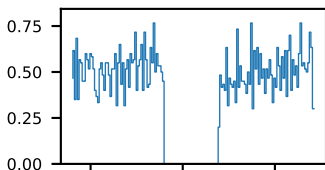

60-s bins

Time

80901047002: 3 to 120 keV

80901047002: 3 to 10 keV

80901047002: 30 to 120 keV

60-s bins

Time

60-s bins