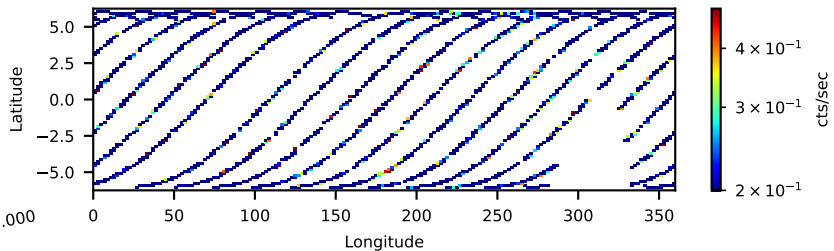

60-s bins

80802636002: 3 to 120 keV

Time
60-s bins

80802636002: 3 to 10 keV

Time
60-s bins

80802636002: 30 to 120 keV