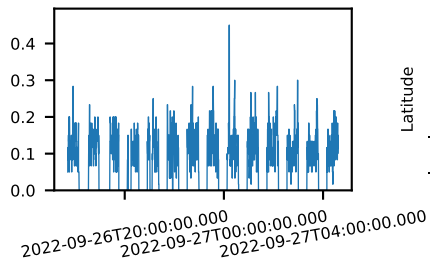

60-s bins

80802636002: 3 to 120 keV

Time
60-s bins

80802636002: 3 to 10 keV

Time
60-s bins

80802636002: 30 to 120 keV