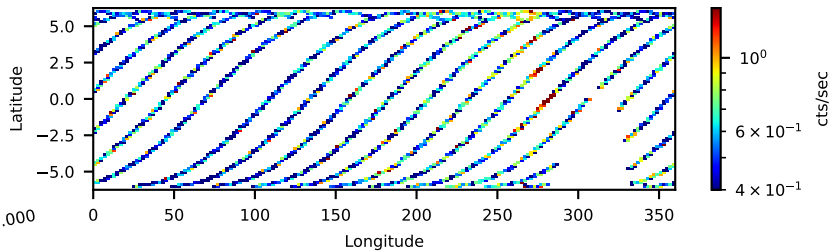

60-s bins

80802636002: 3 to 120 keV

Time
60-s bins

80802636002: 3 to 10 keV

Time
60-s bins

80802636002: 30 to 120 keV