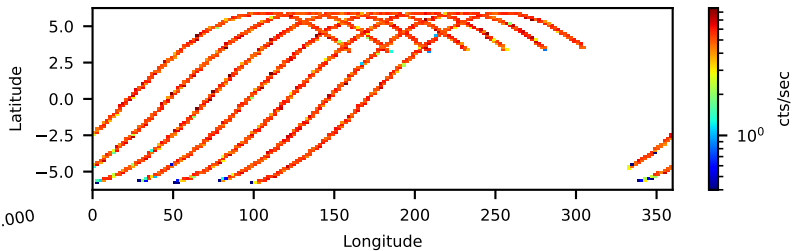

60-s bins

80802313002: 3 to 120 keV

Time  
60-s bins

80802313002: 3 to 10 keV

Time  
60-s bins

80802313002: 30 to 120 keV