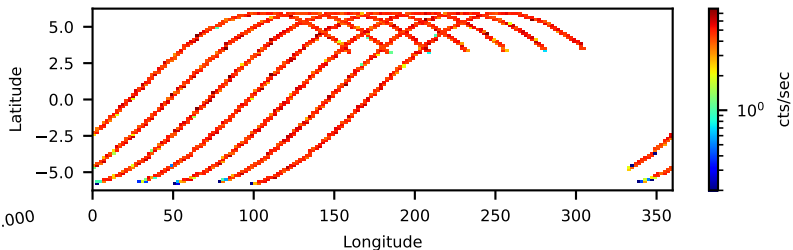

60-s bins

80802313002: 3 to 120 keV

Time  
60-s bins

80802313002: 3 to 10 keV

Time  
60-s bins

80802313002: 30 to 120 keV