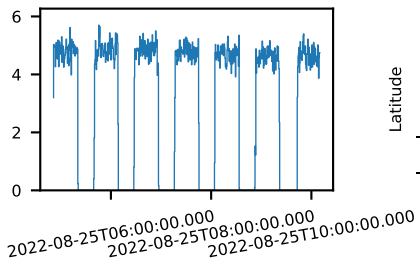

60-s bins

80802313002: 3 to 120 keV

Time  
60-s bins

80802313002: 3 to 10 keV

Time  
60-s bins

80802313002: 30 to 120 keV