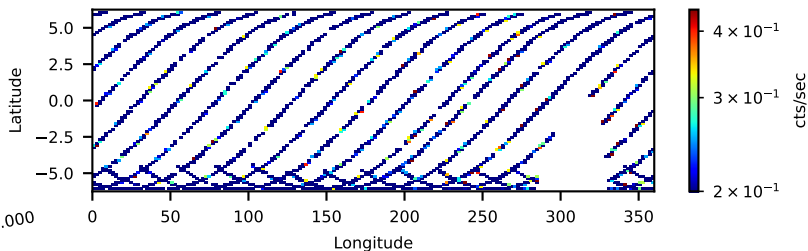

60-s bins

80801639002: 3 to 120 keV

60-s bins

80801639002: 3 to 10 keV

60-s bins

80801639002: 30 to 120 keV