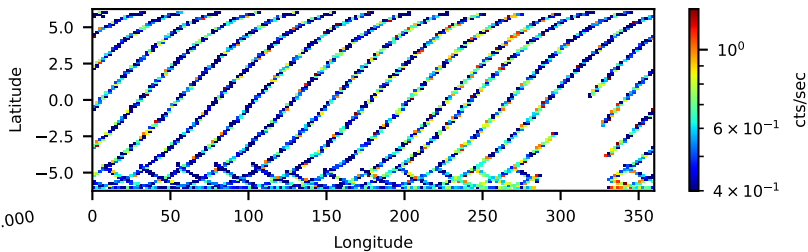

60-s bins

80801639002: 3 to 120 keV

60-s bins

80801639002: 3 to 10 keV

60-s bins

80801639002: 30 to 120 keV