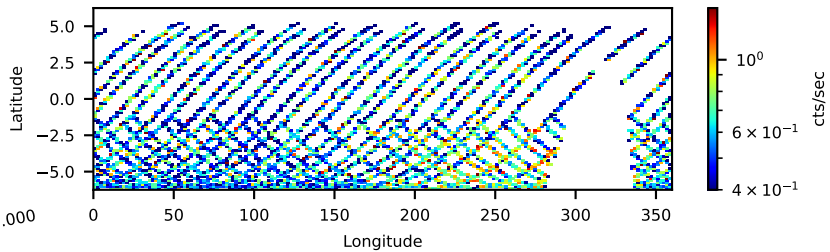

60-s bins

80401601002: 3 to 120 keV

Time
60-s bins

80401601002: 3 to 10 keV

Time
60-s bins

80401601002: 30 to 120 keV