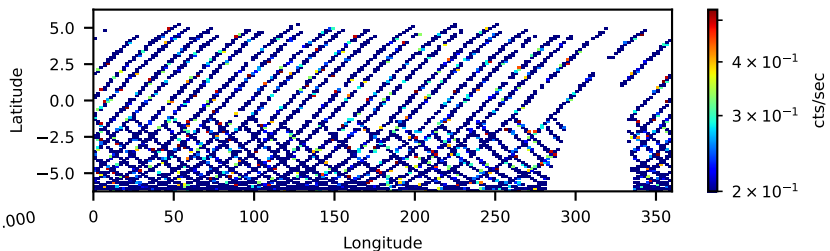

60-s bins

80401601002: 3 to 120 keV

Time
60-s bins

80401601002: 3 to 10 keV

Time
60-s bins

80401601002: 30 to 120 keV