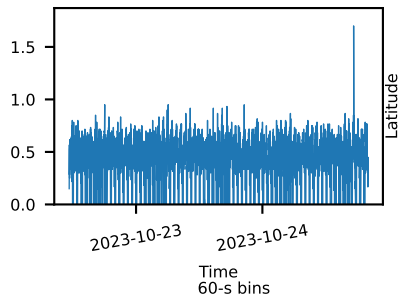

60-s bins

70901003002: 3 to 120 keV

Time  
60-s bins

70901003002: 3 to 10 keV

Time  
60-s bins

70901003002: 30 to 120 keV