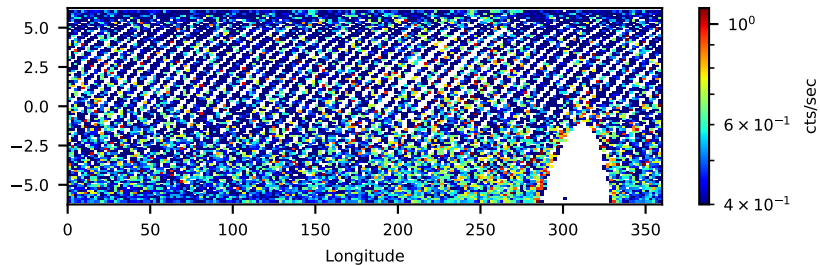

60-s bins

70901003002: 3 to 120 keV

Time  
60-s bins

70901003002: 3 to 10 keV

Time  
60-s bins

70901003002: 30 to 120 keV