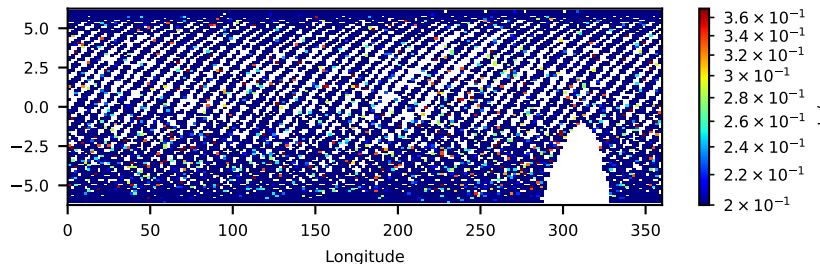

60-s bins

70901003002: 3 to 120 keV

Time  
60-s bins

70901003002: 3 to 10 keV

Time  
60-s bins

70901003002: 30 to 120 keV