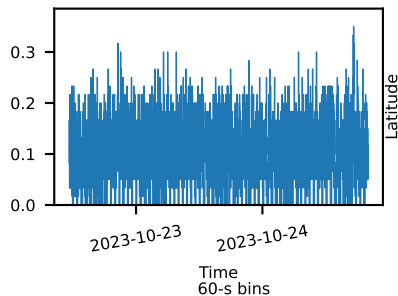

60-s bins

70901003002: 3 to 120 keV

Time  
60-s bins

70901003002: 3 to 10 keV

Time  
60-s bins

70901003002: 30 to 120 keV